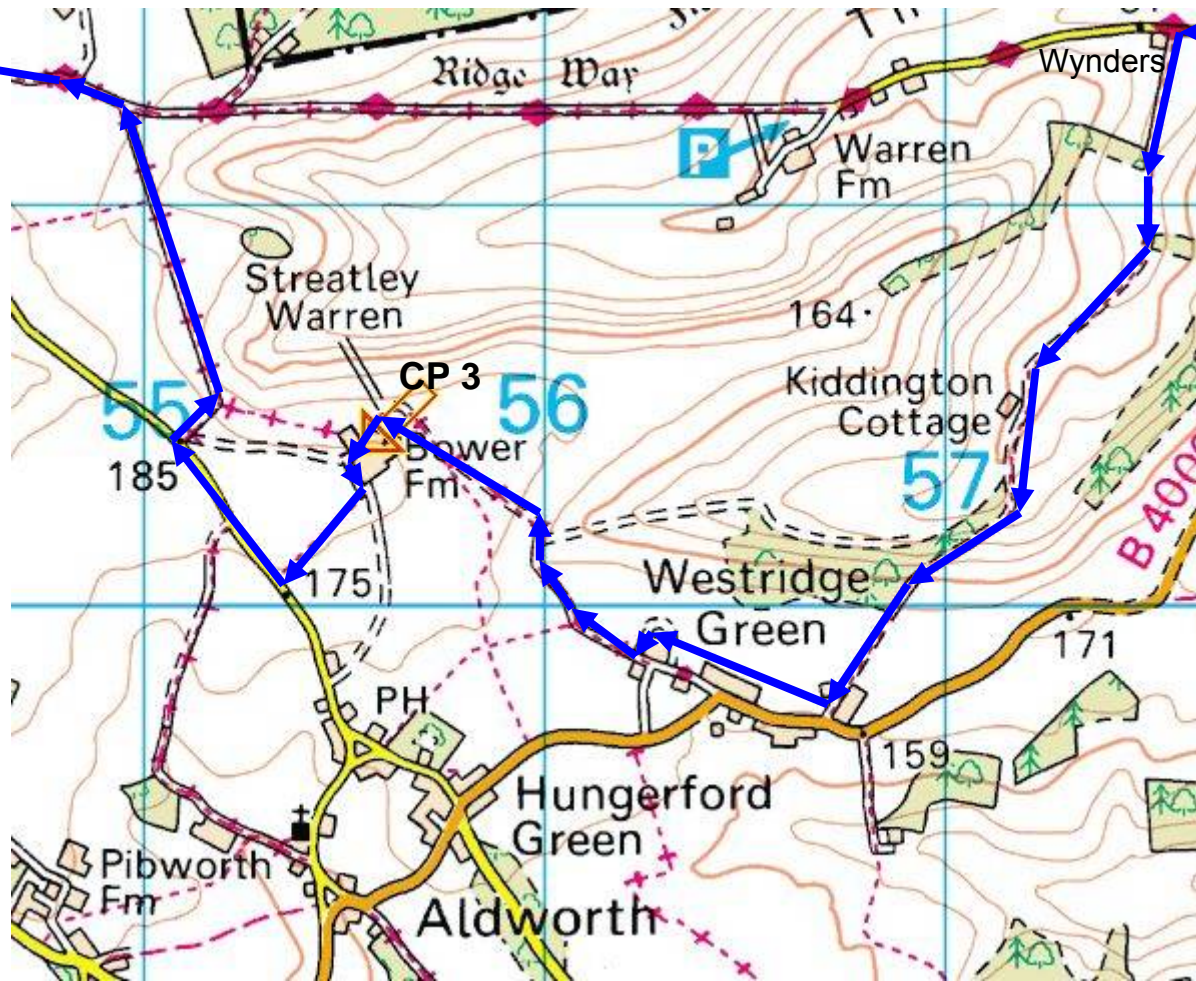

Race route on
Ridgeway to
Brown's Firs

Race route on
Rectory Road
from Streatley